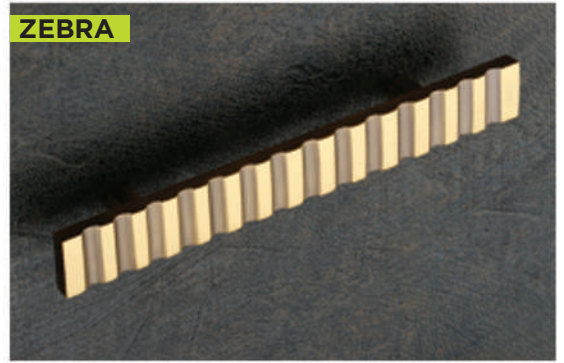

ZEBRA

Material : Brass | Rates: Pcs. |+ G.S.T. |
On Request : Custom Made Possible

Size C.T.C. / E.T.E.	Non P.V.D	P.V.D.	Price Per
064mm / 4"	$14.04	---	1 Pc
096mm / 6"	$21.06	---	1 Pc
128mm / 8"	$28.08	---	1 Pc
160mm / 10"	$35.10	---	1 Pc
224mm / 12"	$42.12	---	1 Pc
288mm / 15"	$52.65	---	1 Pc
384mm / 18"	$63.17	---	1 Pc