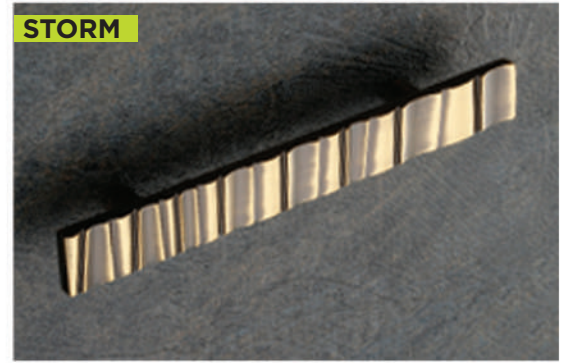

Material : Brass | Rates: Pcs. |+ G.S.T. |
On Request : Custom Made Possible

Size C.T.C. / E.T.E.	Non P.V.D	P.V.D.	Price Per
064mm / 4"	$14.04	---	1 Pc
096mm / 6"	$21.06	---	1 Pc
128mm / 8"	$28.08	---	1 Pc
160mm / 10"	$35.10	---	1 Pc
224mm / 12"	$42.12	---	1 Pc
288mm / 15"	$52.65	---	1 Pc
384mm / 18"	$63.17	---	1 Pc