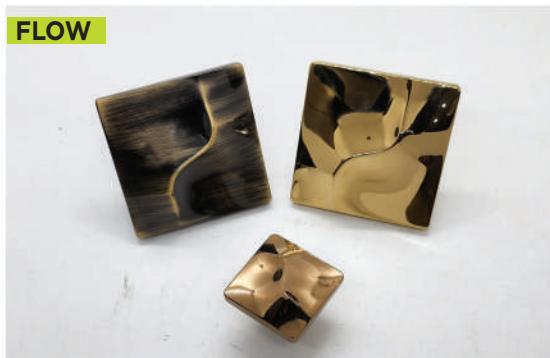

Material : Brass | Rates: Pcs. |+ G.S.T. |  
On Request : Custom Made Possible

Size C.T.C. / E.T.E.	Non P.V.D	P.V.D.	Price Per
1.5" X 1.5"	\$8.86	---	1 Pc
32mm / 2" X 2"	\$13.93	---	1 Pc

# CABINET KNOBS

Price List 2026

Material : Brass | Rates: Pcs. |+ G.S.T. |  
On Request : Custom Made Possible

Size E.T.E.	Non P.V.D	P.V.D.	Price Per
Small / 40mm	\$43.52	\$44.71	1 Pc
Big / 55mm	\$63.61	\$65.44	1 Pc
Large / 80mm	\$113	\$118	1 Pc
Jumbo / 105mm	\$180	\$189	1 Pc

Material : Brass | Rates: Pcs. |+ G.S.T. |  
On Request : Custom Made Possible

Size E.T.E.	Non P.V.D	P.V.D.	Price Per
Small / 25mm	\$7.13	\$7.56	1 Pc
Big / 38mm	\$13.82	\$14.69	1 Pc

Material : Brass | Rates: Pcs. |+ G.S.T. |  
On Request : Custom Made Possible