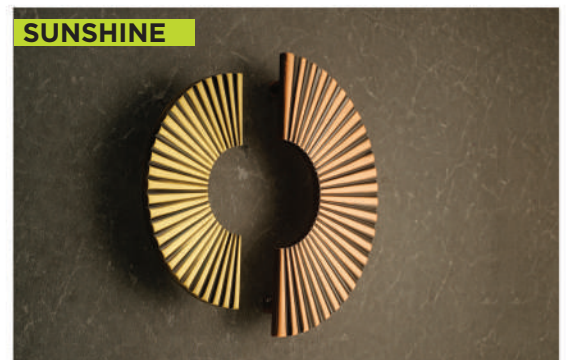

Material : Brass | Rates: Pcs. |+ G.S.T. |
On Request : Custom Made Possible

Size C.T.C. / E.T.E.	Non P.V.D	P.V.D.	Price Per
050mm / 1.5"x3"	$28.94	---	1 Pc
064mm / 2"x4"	$40.17	---	1 Pc
100mm / 3"x6"	$79.48	---	1 Pc