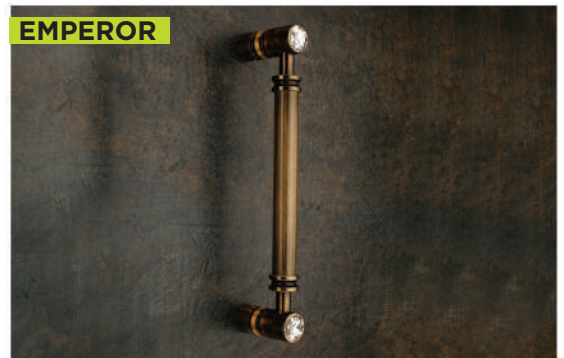

EMPEROR

Material : Brass | Rates: Set |+ G.S.T. |
On Request : Custom Made Possible

Size C.T.C. / E.T.E.	Non P.V.D.	P.V.D.	Price Per
300mm / 13"	$243	$267	1 Set
400mm / 17"	$268	$299	1 Set
450mm / 19"	$280	$318	1 Set
600mm / 25"	$318	$367	1 Set