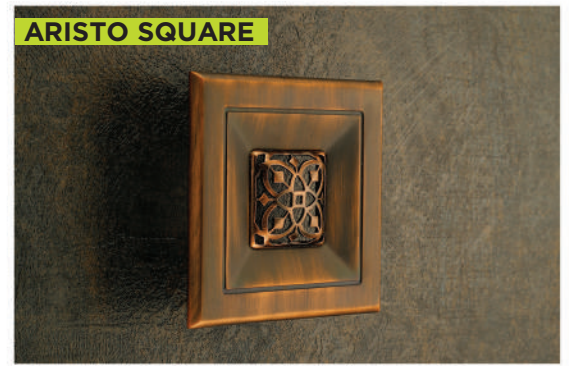

# MAIN DOOR KNOBS

Price List 2026

Material : Brass | Rates: Set |+ G.S.T. |  
On Request : Custom Made Possible

Size C.T.C. / E.T.E.	Non P.V.D	P.V.D.	Price Per
050mm / 3"X3"	\$109	---	1 Set
075mm / 4"X4"	\$170	---	1 Set
100mm / 6"X6"	\$410	---	1 Set
100mm / 3"X6"	\$201	---	1 Set