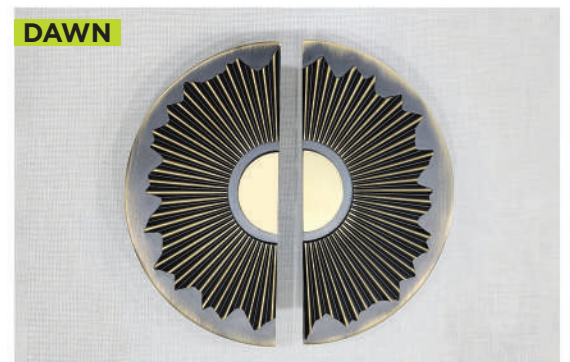

Material : Brass | Rates: Set |+ G.S.T. |
On Request : Custom Made Possible

Size C.T.C. / E.T.E.	Non P.V.D.	P.V.D.	Price Per
100mm / 3"x6"	$143	$154	1 Set
150mm / 4"x8"	$238	$259	1 Set
200mm / 5"x10"	$395	$428	1 Set
250mm / 6"x12"	$578	$626	1 Set