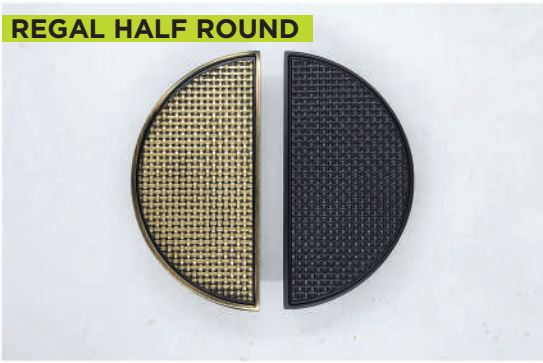

REGAL HALF ROUND

Material : Brass | Rates: Set |+ G.S.T. |
On Request : Custom Made Possible

Size C.T.C. / E.T.E.	Non P.V.D	P.V.D.	Price Per
100mm / 3"X6"	$134	$148	1 Set
150mm / 4"X8"	$218	$244	1 Set
200mm / 5"X10"	$368	$406	1 Set
250mm / 6"X12"	$542	$601	1 Set