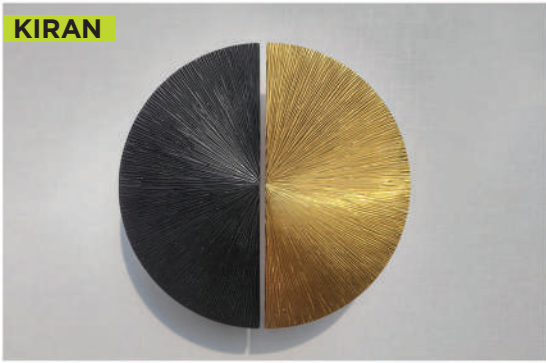

MAIN DOOR HANDLES

Price List 2026

KIRAN
Material : Brass | Rates: Set |+ G.S.T. |
On Request : Custom Made Possible

Size C.T.C. / E.T.E.	Non P.V.D.	P.V.D.	Price Per
100mm / 3"X6"	$134	$148	1 Set
150mm / 4"X8"	$218	$244	1 Set
200mm / 5"X10"	$368	$406	1 Set
250mm / 6"X12"	$542	$601	1 Set