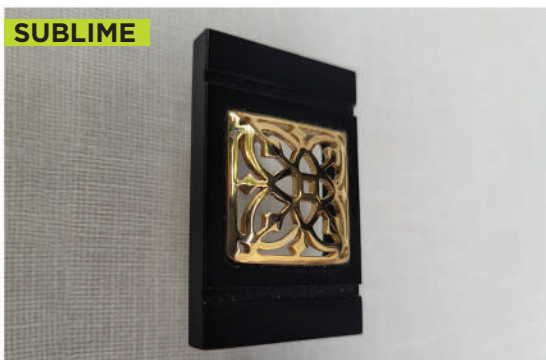

SUBLIME

Material : Brass | Rates: Pcs. |+ G.S.T. |
On Request : Custom Made Possible

Size C.T.C. / E.T.E.	Non P.V.D.	P.V.D.	Price Per
36mm / 1.5"x2.5"	$27.00	$28.40	1 Pc