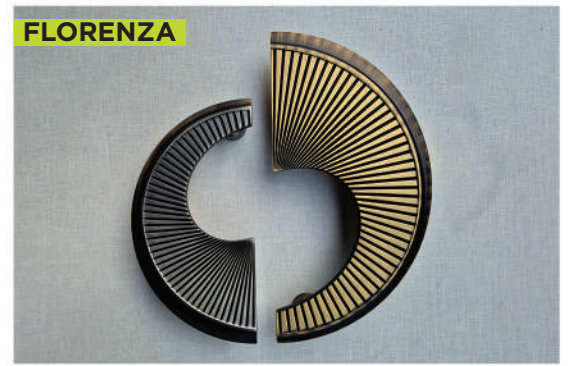

Material : Brass | Rates: Set |+ G.S.T. |
On Request : Custom Made Possible

Size C.T.C. / E.T.E.	Non P.V.D.	P.V.D.	Price Per
168mm / 4"x8"	$268	$288	1 Set
210mm / 5"x10"	$452	$485	1 Set
254mm / 6"x12"	$698	$750	1 Set