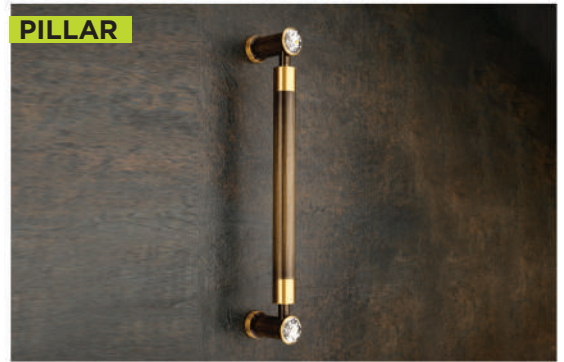

PILLAR

Material : Brass | Rates: Set |+ G.S.T. |
On Request : Custom Made Possible

Size C.T.C. / E.T.E.	Non P.V.D.	P.V.D.	Price Per
300mm / 14"	$398	$426	1 Set
400mm / 18"	$429	$462	1 Set
450mm / 20"	$459	$495	1 Set
600mm / 26"	$522	$573	1 Set