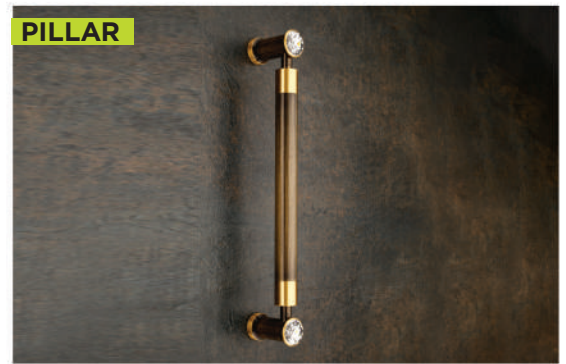

Material : Brass | Rates: Set |+ G.S.T. |
On Request : Custom Made Possible

Size C.T.C. / E.T.E.	Non P.V.D.	P.V.D.	Price Per
300mm / 14"	$398	$426	1 Set
400mm / 18"	$429	$462	1 Set
450mm / 20"	$459	$495	1 Set
600mm / 26"	$522	$573	1 Set