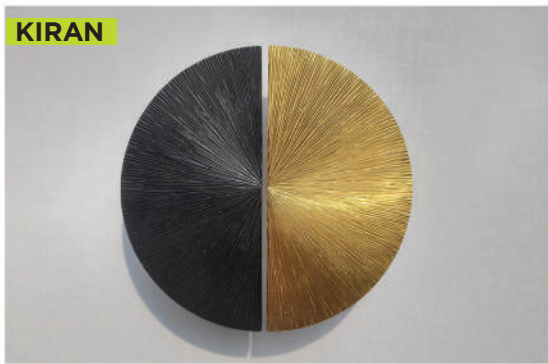

MAIN DOOR HANDLES

Price List 2026

KIRAN
Material : Brass | Rates: Set |+ G.S.T. |
On Request : Custom Made Possible

Size C.T.C. / E.T.E.	Non P.V.D.	P.V.D.	Price Per	
100mm / 3"X6"	$134	$148	1 Set	____
150mm / 4"X8"	$218	$244	1 Set	____
200mm / 5"X10"	$368	$406	1 Set	____
250mm / 6"X12"	$542	$601	1 Set	____