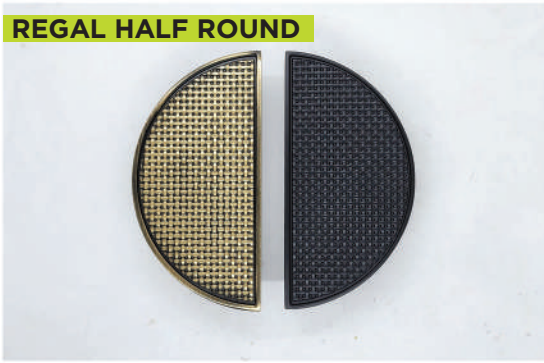

Material : Brass | Rates: Set |+ G.S.T. |  
On Request : Custom Made Possible

Size C.T.C. / E.T.E.	Non P.V.D	P.V.D.	Price Per
300mm / 13"	\$141	---	1 Set
400mm / 17"	\$155	---	1 Set
450mm / 19"	\$161	---	1 Set
600mm / 25"	\$179	---	1 Set

Material : Brass | Rates: Set |+ G.S.T. |  
On Request : Custom Made Possible

Size C.T.C. / E.T.E.	Non P.V.D	P.V.D.	Price Per
250mm / 12"	\$244	\$265	1 Set
300mm / 15"	\$348	\$378	1 Set
450mm / 20"	\$553	\$605	1 Set

**crafted  
in INDIA**

09/10

**REGAL HALF ROUND**

Material : Brass | Rates: Set |+ G.S.T. |  
On Request : Custom Made Possible

Size C.T.C. / E.T.E.	Non P.V.D	P.V.D.	Price Per
100mm / 3"X6"	\$134	\$148	1 Set
150mm / 4"X8"	\$218	\$244	1 Set
200mm / 5"X10"	\$368	\$406	1 Set
250mm / 6"X12"	\$542	\$601	1 Set