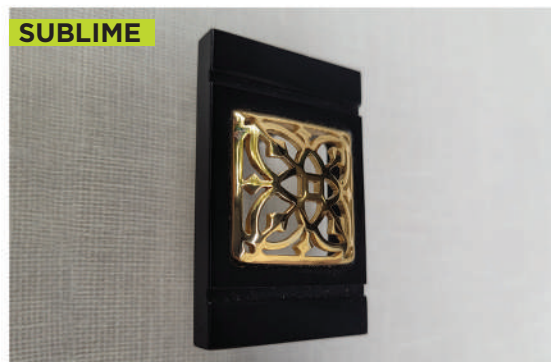

Size C.T.C. / E.T.E.	Non P.V.D.	P.V.D.	Price Per
1.5" x 1.5"	\$8.86	---	1 Pc
32mm / 2" X 2"	\$13.93	---	1 Pc

Material : Brass | Rates: Pcs. |+ G.S.T. |  
On Request : Custom Made Possible

Size E.T.E.	Non P.V.D.	P.V.D.	Price Per
Mini / 25mm	\$10.91	\$11.72	1 Pc
Small / 35mm	\$22.14	\$23.43	1 Pc
Big / 55mm	\$56.91	\$58.59	1 Pc