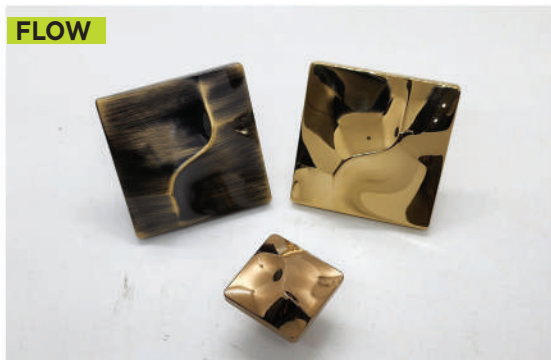

Material : Brass | Rates: Pcs. |+ G.S.T. |
On Request : Custom Made Possible

Size E.T.E.	Non P.V.D	P.V.D.	Price Per
Small / 32mm	$14.04	$14.69	1 Pc
Big / 57 mm	$38.88	$40.50	1 Pc