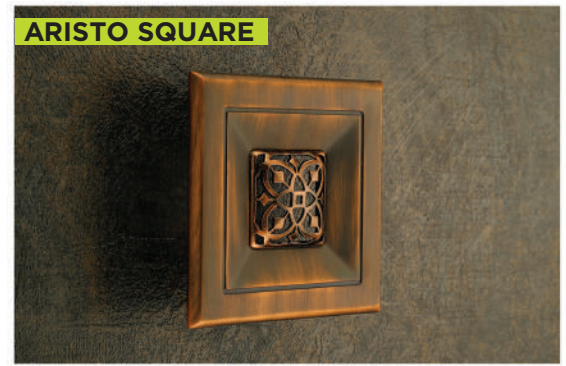

**ARISTO SQUARE**  
Material : Brass | Rates: Set |+ G.S.T. |  
On Request : Custom Made Possible

Size C.T.C. / E.T.E.	Non P.V.D	P.V.D.	Price Per
075mm / 4"X4"	\$251	\$265	1 Set
100mm / 5"X5"	\$305	\$323	1 Set